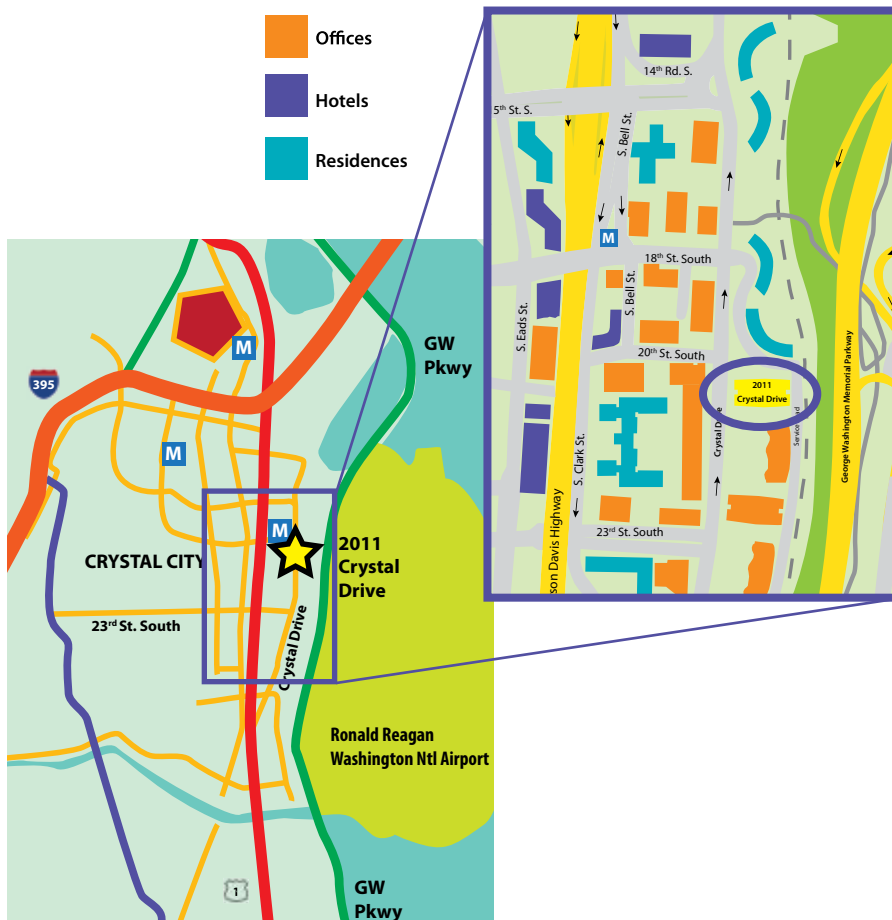

Directions to the VHA National Conference Center 2011 Crystal Drive, Crystal City, Virginia 22202

Driving from Washington D.C.:

Take I395 South to Route 1 (Jefferson Davis Hwy) South exit. Take Exit 8C on the LEFT. At the light, make a LEFT onto 20th St. S., turn RIGHT at the light which is Crystal Drive, then end at 2011 Crystal Dr. The underground parking will be on the LEFT at the light at 20th Street and Crystal Drive. Park and make way to the elevators, take the elevators to the 1st Floor. When you exit the elevator head towards the orange wall then make a right, Suite 150A.

Driving from I-95 North:

Merge onto I-395 N. Take Exit 8C for US-1 S Pentagon City/Crystal City/ National Airport. Merge onto S. Hayes St., stay straight to go onto 18th St. S., turn RIGHT onto Crystal Drive., end at 2011 Crystal Dr. The underground parking will be at the light at 20th Street & Crystal Drive. Park and make way to the elevators, take the elevators to the 1st Floor. When you exit the elevator head towards the orange wall then make a right, Suite 150A.

- Offices
- Hotels
- Residences

Metro (use the Yellow or Blue Line to Crystal City Station)

1. Exit Metro to the street level. Walk south on South Bell Street toward Marriott Hotel; take your first left on 20th Street South; cross Crystal Drive. Make a Right and walk to 2011 Crystal Drive. Walk through the lobby past escalator, through glass doors on right to the elevators on left. Walk towards orange wall, then make a right, Suite 150A.

Or

2. Exit Metro to the underground level, turn left, and follow the underground tunnels to Crystal Plaza. Follow the directions to the pedestrian overpass to Crystal Park 1. Go down the escalators and through the glass doors to the elevators on left. Walk through the lobby past the elevators (towards orange wall) then make a right, Suite 150A.